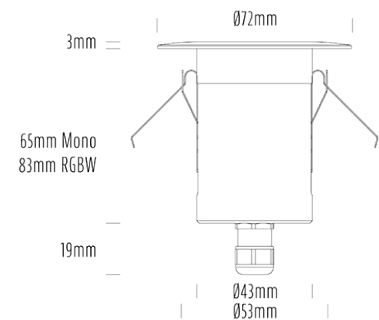

Decklight

SPECIFICATIONS

Product Code	AQL-155
Family	Lumena
Construction Material	CNC Machined & Anodised Aluminium 6061
Cable	1M Aqualux PLUS QuickConnect
IP Rating	IP67
Warranty	5 Year Aqualux Warranty

CONFIGURED OPTIONS

Variant Code	AQL-155-A2X00430DFQ
Body Colour	Dulux Black Ace 9069116F
Control Gear	12~24V AC / 24V DC
Rated Power	4W
Nominal Lumens	300 lm
CCT / Colour	3000K / 300mA
Optical	DF
CRI	90
Other	AqualuxPLUS QuickConnect
Dimming	Optional 10V PWM (DC)