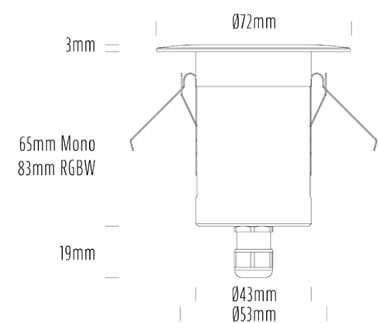

Decklight

SPECIFICATIONS

Product Code	AQL-155
Family	Lumena
Construction Material	CNC Machined & Anodised Aluminium 6061
Cable	1M Aqualux PLUS QuickConnect
IP Rating	IP67
Warranty	5 Year Aqualux Warranty

CONFIGURED OPTIONS

Variant Code	AQL-155-A2X00430A2Q
Body Colour	Dulux Black Ace 9069116F
Control Gear	12~24V AC / 24V DC
Rated Power	4W
Nominal Lumens	300 lm
CCT / Colour	3000K / 300mA
Optical	A2
CRI	90
Other	AqualuxPLUS QuickConnect
Dimming	Optional 10V PWM (DC)