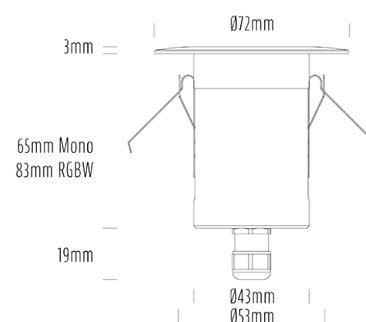

Decklight

SPECIFICATIONS

Product Code	AQL-155
Family	Lumena
Construction Material	CNC Machined & Anodised Aluminium 6061
Cable	1M Aqualux PLUS QuickConnect
IP Rating	IP67
Warranty	5 Year Aqualux Warranty

CONFIGURED OPTIONS

Variant Code	AQL-155-A2X0043025Q
Body Colour	Dulux Black Ace 9069116F
Control Gear	12~24V AC / 24V DC
Rated Power	4W
Nominal Lumens	300 lm
CCT / Colour	3000K / 300mA
Optical	25
CRI	90
Other	AqualuxPLUS QuickConnect
Dimming	Optional 10V PWM (DC)