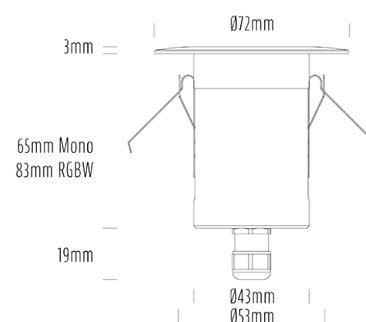

Decklight

SPECIFICATIONS

Product Code	AQL-155
Family	Lumena
Construction Material	CNC Machined & Anodised Aluminium 6061
Cable	1M Aqualux PLUS QuickConnect
IP Rating	IP67
Warranty	5 Year Aqualux Warranty

CONFIGURED OPTIONS

Variant Code	AQL-155-A2X0043010Q
Body Colour	Dulux Black Ace 9069116F
Control Gear	12~24V AC / 24V DC
Rated Power	4W
Nominal Lumens	300 lm
CCT / Colour	3000K / 300mA
Optical	10
CRI	90
Other	AqualuxPLUS QuickConnect
Dimming	Optional 10V PWM (DC)