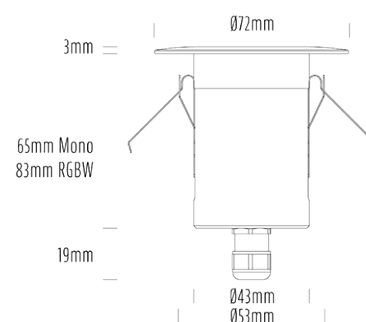

Decklight

SPECIFICATIONS

Product Code	AQL-155
Family	Lumena
Construction Material	CNC Machined & Anodised Aluminium 6061
Cable	1M Aqualux PLUS QuickConnect
IP Rating	IP67
Warranty	5 Year Aqualux Warranty

CONFIGURED OPTIONS

Variant Code	AQL-155-A2X00427DFQ
Body Colour	Dulux Black Ace 9069116F
Control Gear	12~24V AC / 24V DC
Rated Power	4W
Nominal Lumens	300 lm
CCT / Colour	2700K / 300mA
Optical	DF
CRI	90
Other	AqualuxPLUS QuickConnect
Dimming	Optional 10V PWM (DC)