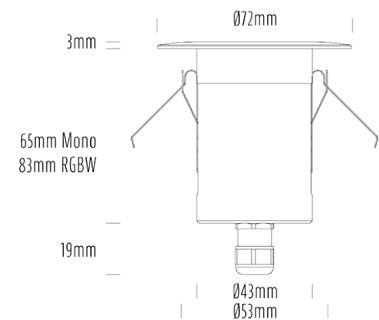

Decklight

SPECIFICATIONS

Product Code	AQL-155
Family	Lumena
Construction Material	CNC Machined & Anodised Aluminium 6061
Cable	1M Aqualux PLUS QuickConnect
IP Rating	IP67
Warranty	5 Year Aqualux Warranty

CONFIGURED OPTIONS

Variant Code	AQL-155-A2D007GN40Q
Body Colour	Dulux Black Ace 9069116F
Control Gear	24VAC Triac Dimmable
Rated Power	7W
Nominal Lumens	420 lm
CCT / Colour	Green 530nm
Optical	40
CRI	00
Other	AqualuxPLUS QuickConnect
Dimming	Yes, TRIAC Primary Side