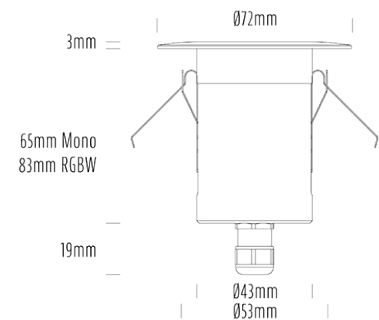

Decklight

SPECIFICATIONS

Product Code	AQL-155
Family	Lumena
Construction Material	CNC Machined & Anodised Aluminium 6061
Cable	1M Aqualux PLUS QuickConnect
IP Rating	IP67
Warranty	5 Year Aqualux Warranty

CONFIGURED OPTIONS

Variant Code	AQL-155-A2D007BUA2Q
Body Colour	Dulux Black Ace 9069116F
Control Gear	24VAC Triac Dimmable
Rated Power	7W
Nominal Lumens	160 lm
CCT / Colour	Blue 470nm
Optical	A2
CRI	00
Other	AqualuxPLUS QuickConnect
Dimming	Yes, TRIAC Primary Side