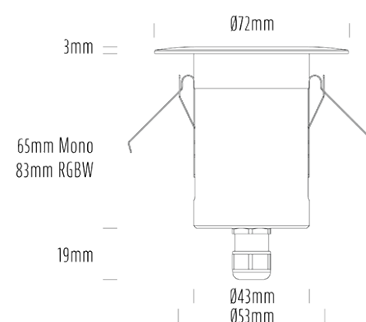

Decklight

SPECIFICATIONS

Product Code	AQL-155
Family	Lumena
Construction Material	CNC Machined & Anodised Aluminium 6061
Cable	1M Aqualux PLUS QuickConnect
IP Rating	IP67
Warranty	5 Year Aqualux Warranty

CONFIGURED OPTIONS

Variant Code	AQL-155-A2D00757A1Q
Body Colour	Dulux Black Ace 9069116F
Control Gear	24VAC Triac Dimmable
Rated Power	7W
Nominal Lumens	600 lm
CCT / Colour	5700K / 550mA
Optical	A1
CRI	80
Other	AqualuxPLUS QuickConnect
Dimming	Yes, TRIAC Primary Side