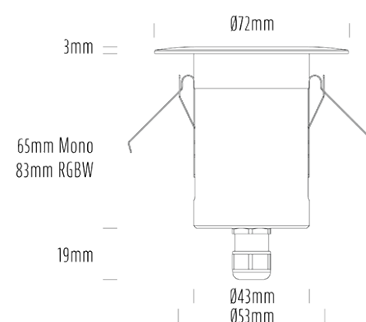

## SPECIFICATIONS

Product Code	AQL-155
Family	Lumena
Construction Material	CNC Machined & Anodised Aluminium 6061
Cable	1M Aqualux PLUS QuickConnect
IP Rating	IP67
Warranty	5 Year Aqualux Warranty

## CONFIGURED OPTIONS

Variant Code	AQL-155-A2D0075740Q
Body Colour	Dulux Black Ace 9069116F
Control Gear	24VAC Triac Dimmable
Rated Power	7W
Nominal Lumens	600 lm
CCT / Colour	5700K / 550mA
Optical	40
CRI	80
Other	AqualuxPLUS QuickConnect
Dimming	Yes, TRIAC Primary Side