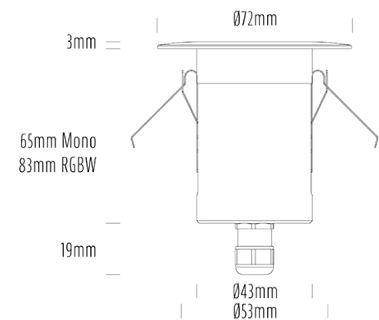

Decklight

SPECIFICATIONS

| | |
|-----------------------|----------------------------------------|
| Product Code | AQL-155 |
| Family | Lumena |
| Construction Material | CNC Machined & Anodised Aluminium 6061 |
| Cable | 1M Aqualux PLUS QuickConnect |
| IP Rating | IP67 |
| Warranty | 5 Year Aqualux Warranty |

CONFIGURED OPTIONS

| | |
|----------------|--------------------------|
| Variant Code | AQL-155-A2D0075710Q |
| Body Colour | Dulux Black Ace 9069116F |
| Control Gear | 24VAC Triac Dimmable |
| Rated Power | 7W |
| Nominal Lumens | 600 lm |
| CCT / Colour | 5700K / 550mA |
| Optical | 10 |
| CRI | 80 |
| Other | AqualuxPLUS QuickConnect |
| Dimming | Yes, TRIAC Primary Side |