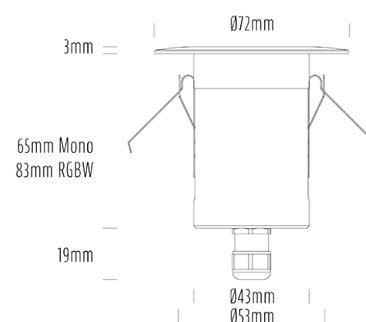

## SPECIFICATIONS

Product Code	AQL-155
Family	Lumena
Construction Material	CNC Machined & Anodised Aluminium 6061
Cable	1M Aqualux PLUS QuickConnect
IP Rating	IP67
Warranty	5 Year Aqualux Warranty

## CONFIGURED OPTIONS

Variant Code	AQL-155-A1X007RDDFQ
Body Colour	Satin Chrome Anodize
Control Gear	12~24V AC / 24V DC
Rated Power	7W
Nominal Lumens	280 lm
CCT / Colour	Red 630nm
Optical	DF
CRI	00
Other	AqualuxPLUS QuickConnect
Dimming	Optional 10V PWM (DC)