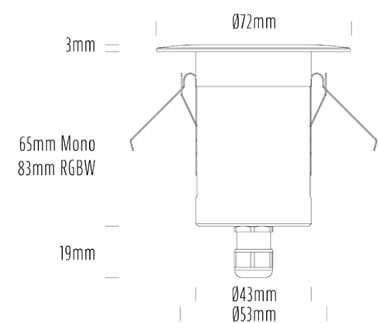

## SPECIFICATIONS

Product Code	AQL-155
Family	Lumena
Construction Material	CNC Machined & Anodised Aluminium 6061
Cable	1M Aqualux PLUS QuickConnect
IP Rating	IP67
Warranty	5 Year Aqualux Warranty

## CONFIGURED OPTIONS

Variant Code	AQL-155-A1X007GN10Q
Body Colour	Satin Chrome Anodize
Control Gear	12~24V AC / 24V DC
Rated Power	7W
Nominal Lumens	420 lm
CCT / Colour	Green 530nm
Optical	10
CRI	00
Other	AqualuxPLUS QuickConnect
Dimming	Optional 10V PWM (DC)