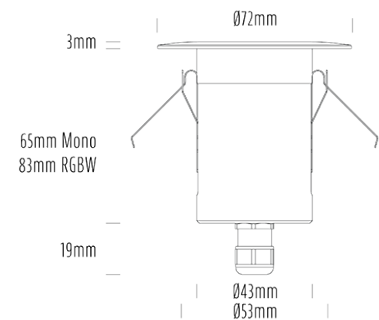

Decklight

SPECIFICATIONS

Product Code	AQL-155
Family	Lumena
Construction Material	CNC Machined & Anodised Aluminium 6061
Cable	1M Aqualux PLUS QuickConnect
IP Rating	IP67
Warranty	5 Year Aqualux Warranty

CONFIGURED OPTIONS

Variant Code	AQL-155-A1X007BUA2Q
Body Colour	Satin Chrome Anodize
Control Gear	12~24V AC / 24V DC
Rated Power	7W
Nominal Lumens	160 lm
CCT / Colour	Blue 470nm
Optical	A2
CRI	00
Other	AqualuxPLUS QuickConnect
Dimming	Optional 10V PWM (DC)