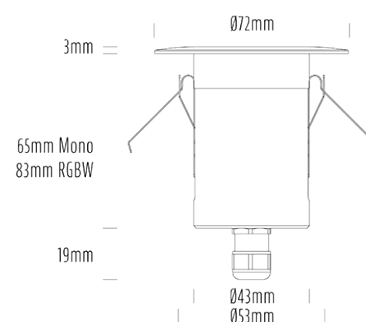

Decklight

SPECIFICATIONS

Product Code	AQL-155
Family	Lumena
Construction Material	CNC Machined & Anodised Aluminium 6061
Cable	1M Aqualux PLUS QuickConnect
IP Rating	IP67
Warranty	5 Year Aqualux Warranty

CONFIGURED OPTIONS

Variant Code	AQL-155-A1X007BU40Q
Body Colour	Satin Chrome Anodize
Control Gear	12~24V AC / 24V DC
Rated Power	7W
Nominal Lumens	160 lm
CCT / Colour	Blue 470nm
Optical	40
CRI	00
Other	AqualuxPLUS QuickConnect
Dimming	Optional 10V PWM (DC)