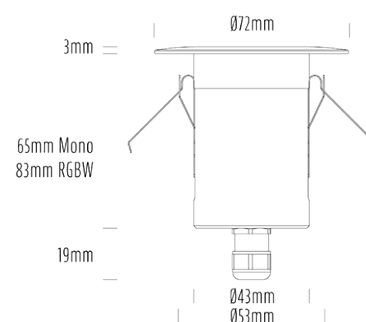

Decklight

SPECIFICATIONS

Product Code	AQL-155
Family	Lumena
Construction Material	CNC Machined & Anodised Aluminium 6061
Cable	1M Aqualux PLUS QuickConnect
IP Rating	IP67
Warranty	5 Year Aqualux Warranty

CONFIGURED OPTIONS

Variant Code	AQL-155-A1X00757A1Q
Body Colour	Satin Chrome Anodize
Control Gear	12~24V AC / 24V DC
Rated Power	7W
Nominal Lumens	600 lm
CCT / Colour	5700K / 550mA
Optical	A1
CRI	80
Other	AqualuxPLUS QuickConnect
Dimming	Optional 10V PWM (DC)