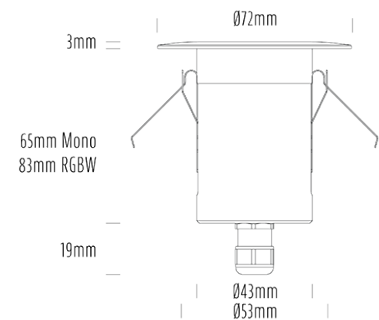

Decklight

SPECIFICATIONS

Product Code	AQL-155
Family	Lumena
Construction Material	CNC Machined & Anodised Aluminium 6061
Cable	1M Aqualux PLUS QuickConnect
IP Rating	IP67
Warranty	5 Year Aqualux Warranty

CONFIGURED OPTIONS

Variant Code	AQL-155-A1X00430A1Q
Body Colour	Satin Chrome Anodize
Control Gear	12~24V AC / 24V DC
Rated Power	4W
Nominal Lumens	300 lm
CCT / Colour	3000K / 300mA
Optical	A1
CRI	90
Other	AqualuxPLUS QuickConnect
Dimming	Optional 10V PWM (DC)