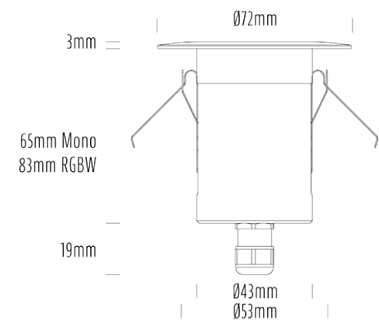

## SPECIFICATIONS

Product Code	AQL-155
Family	Lumena
Construction Material	CNC Machined & Anodised Aluminium 6061
Cable	1M Aqualux PLUS QuickConnect
IP Rating	IP67
Warranty	5 Year Aqualux Warranty

## CONFIGURED OPTIONS

Variant Code	AQL-155-A1X0043040Q
Body Colour	Satin Chrome Anodize
Control Gear	12~24V AC / 24V DC
Rated Power	4W
Nominal Lumens	300 lm
CCT / Colour	3000K / 300mA
Optical	40
CRI	90
Other	AqualuxPLUS QuickConnect
Dimming	Optional 10V PWM (DC)