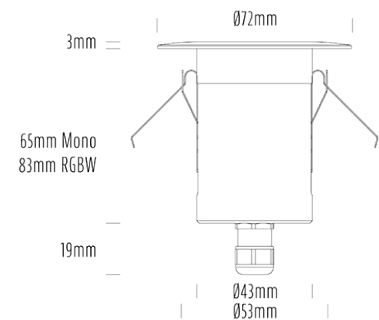

## SPECIFICATIONS

Product Code	AQL-155
Family	Lumena
Construction Material	CNC Machined & Anodised Aluminium 6061
Cable	1M Aqualux PLUS QuickConnect
IP Rating	IP67
Warranty	5 Year Aqualux Warranty

## CONFIGURED OPTIONS

Variant Code	AQL-155-A1X0043025Q
Body Colour	Satin Chrome Anodize
Control Gear	12~24V AC / 24V DC
Rated Power	4W
Nominal Lumens	300 lm
CCT / Colour	3000K / 300mA
Optical	25
CRI	90
Other	AqualuxPLUS QuickConnect
Dimming	Optional 10V PWM (DC)