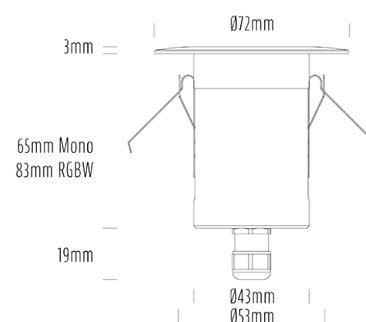

Decklight

SPECIFICATIONS

Product Code	AQL-155
Family	Lumena
Construction Material	CNC Machined & Anodised Aluminium 6061
Cable	1M Aqualux PLUS QuickConnect
IP Rating	IP67
Warranty	5 Year Aqualux Warranty

CONFIGURED OPTIONS

Variant Code	AQL-155-A1X0043010Q
Body Colour	Satin Chrome Anodize
Control Gear	12~24V AC / 24V DC
Rated Power	4W
Nominal Lumens	300 lm
CCT / Colour	3000K / 300mA
Optical	10
CRI	90
Other	AqualuxPLUS QuickConnect
Dimming	Optional 10V PWM (DC)