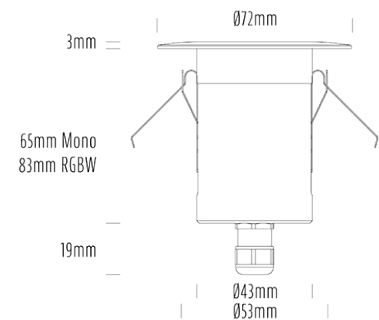

## SPECIFICATIONS

Product Code	AQL-155
Family	Lumena
Construction Material	CNC Machined & Anodised Aluminium 6061
Cable	1M Aqualux PLUS QuickConnect
IP Rating	IP67
Warranty	5 Year Aqualux Warranty

## CONFIGURED OPTIONS

Variant Code	AQL-155-A1D007GN25Q
Body Colour	Satin Chrome Anodize
Control Gear	24VAC Triac Dimmable
Rated Power	7W
Nominal Lumens	420 lm
CCT / Colour	Green 530nm
Optical	25
CRI	00
Other	AqualuxPLUS QuickConnect
Dimming	Yes, TRIAC Primary Side