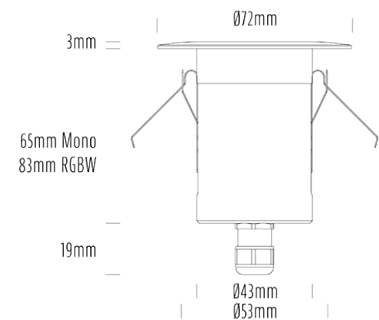

## SPECIFICATIONS

|                       |  |
|-----------------------|--|
| Product Code          | AQL-155                                |
| Family                | Lumena                                 |
| Construction Material | CNC Machined & Anodised Aluminium 6061 |
| Cable                 | 1M Aqualux PLUS QuickConnect           |
| IP Rating             | IP67                                   |
| Warranty              | 5 Year Aqualux Warranty                |

## CONFIGURED OPTIONS

|                |                          |
|----------------|--------------------------|
| Variant Code   | AQL-155-A1D007BU40Q      |
| Body Colour    | Satin Chrome Anodize     |
| Control Gear   | 24VAC Triac Dimmable     |
| Rated Power    | 7W                       |
| Nominal Lumens | 160 lm                   |
| CCT / Colour   | Blue 470nm               |
| Optical        | 40                       |
| CRI            | 00                       |
| Other          | AqualuxPLUS QuickConnect |
| Dimming        | Yes, TRIAC Primary Side  |