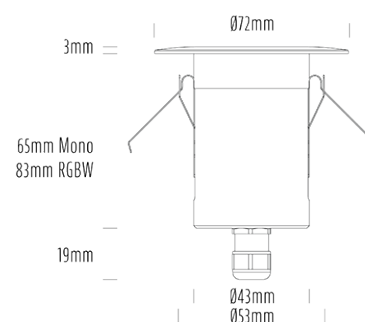

Decklight

SPECIFICATIONS

Product Code	AQL-155
Family	Lumena
Construction Material	CNC Machined & Anodised Aluminium 6061
Cable	1M Aqualux PLUS QuickConnect
IP Rating	IP67
Warranty	5 Year Aqualux Warranty

CONFIGURED OPTIONS

Variant Code	AQL-155-A1D007AMA1Q
Body Colour	Satin Chrome Anodize
Control Gear	24VAC Triac Dimmable
Rated Power	7W
Nominal Lumens	320 lm
CCT / Colour	Amber 585nm
Optical	A1
CRI	00
Other	AqualuxPLUS QuickConnect
Dimming	Yes, TRIAC Primary Side