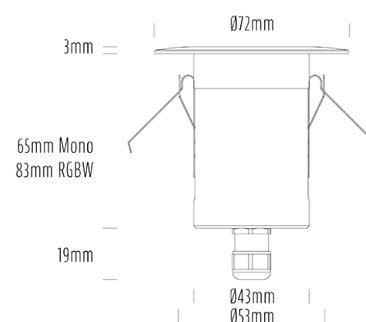

Decklight

SPECIFICATIONS

| | |
|-----------------------|--|
| Product Code | AQL-155 |
| Family | Lumena |
| Construction Material | CNC Machined & Anodised Aluminium 6061 |
| Cable | 1M Aqualux PLUS QuickConnect |
| IP Rating | IP67 |
| Warranty | 5 Year Aqualux Warranty |

CONFIGURED OPTIONS

| | |
|----------------|--------------------------|
| Variant Code | AQL-155-A1D00730A2Q |
| Body Colour | Satin Chrome Anodize |
| Control Gear | 24VAC Triac Dimmable |
| Rated Power | 7W |
| Nominal Lumens | 550 lm |
| CCT / Colour | 3000K / 550mA |
| Optical | A2 |
| CRI | 90 |
| Other | AqualuxPLUS QuickConnect |
| Dimming | Yes, TRIAC Primary Side |