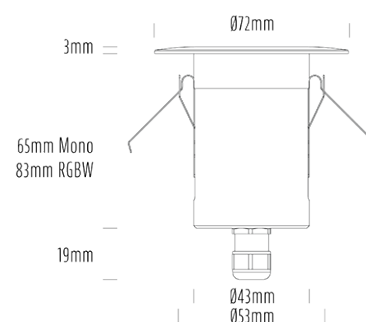

## SPECIFICATIONS

Product Code	AQL-155
Family	Lumena
Construction Material	CNC Machined & Anodised Aluminium 6061
Cable	1M Aqualux PLUS QuickConnect
IP Rating	IP67
Warranty	5 Year Aqualux Warranty

## CONFIGURED OPTIONS

Variant Code	AQL-155-A1D00727DFQ
Body Colour	Satin Chrome Anodize
Control Gear	24VAC Triac Dimmable
Rated Power	7W
Nominal Lumens	550 lm
CCT / Colour	2700K / 550mA
Optical	DF
CRI	90
Other	AqualuxPLUS QuickConnect
Dimming	Yes, TRIAC Primary Side