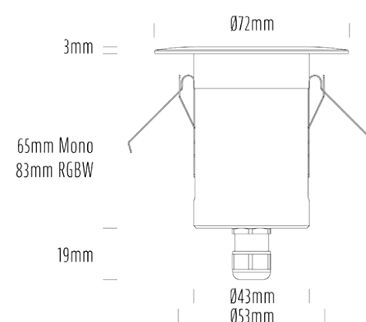

Decklight

SPECIFICATIONS

Product Code	AQL-155
Family	Lumena
Construction Material	CNC Machined & Anodised Aluminium 6061
Cable	1M Aqualux PLUS QuickConnect
IP Rating	IP67
Warranty	5 Year Aqualux Warranty

CONFIGURED OPTIONS

Variant Code	AQL-155-A1D00727A1Q
Body Colour	Satin Chrome Anodize
Control Gear	24VAC Triac Dimmable
Rated Power	7W
Nominal Lumens	550 lm
CCT / Colour	2700K / 550mA
Optical	A1
CRI	90
Other	AqualuxPLUS QuickConnect
Dimming	Yes, TRIAC Primary Side