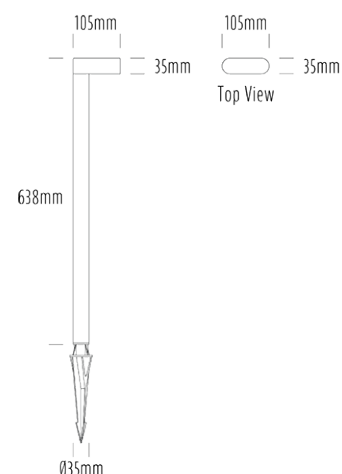

### SPECIFICATIONS

Product Code	AQL-120
Family	Lumena
Construction Material	CNC Machined Aluminium
IP Rating	IP65
Warranty	5 Year Aqualux Warranty

### CONFIGURED OPTIONS

Variant Code	AQL-120-A4X00457DFQ
Body Colour	Dulux Venerable Silver 9067621K
Control Gear	12~24V AC / 24V DC
Rated Power	4W
Nominal Lumens	320 lm
CCT / Colour	5700K / 300mA
Optical	DF
CRI	80
Other	AqualuxPLUS QuickConnect
Dimming	Optional 10V PWM (DC)

### INTRODUCTION

The AQL-120 is a minimalist offset path light, with an integrated LED and diffuse glass cover for spreading light evenly and smoothly across a pathway. Available October 2020.

**1300 662 644**  
**sales@aqualux.com.au**