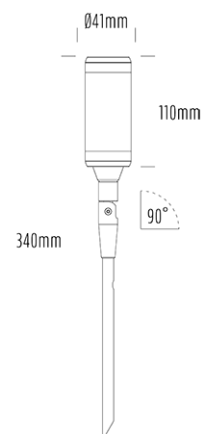

Adjustable Uplight

SPECIFICATIONS

Product Code	AQL-115
Family	Lumena
Construction Material	CNC Machined & Anodised Aluminium 6061
Cable	1m Quick Connect Tail with Y-Adapter
IP Rating	IP67
Warranty	5 Year Aqualux Warranty

CONFIGURED OPTIONS

Variant Code	AQL-115-A4X0072710Q
Body Colour	Dulux Venerable Silver 9067621K
Control Gear	12~24V AC / 24V DC
Rated Power	7W
Nominal Lumens	550 lm
CCT / Colour	2700K / 550mA
Optical	10
CRI	90
Other	AqualuxPLUS QuickConnect
Dimming	Optional 10V PWM (DC)