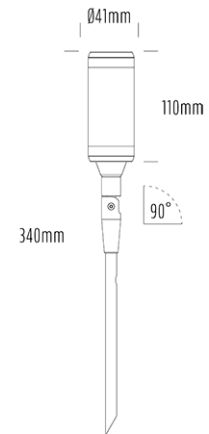

## SPECIFICATIONS

Product Code	AQL-115
Family	Lumena
Construction Material	CNC Machined & Anodised Aluminium 6061
Cable	1m Quick Connect Tail with Y-Adapter
IP Rating	IP67
Warranty	5 Year Aqualux Warranty

## CONFIGURED OPTIONS

Variant Code	AQL-115-A4X0045740Q
Body Colour	Dulux Venerable Silver 9067621K
Control Gear	12~24V AC / 24V DC
Rated Power	4W
Nominal Lumens	320 lm
CCT / Colour	5700K / 300mA
Optical	40
CRI	80
Other	AqualuxPLUS QuickConnect
Dimming	Optional 10V PWM (DC)