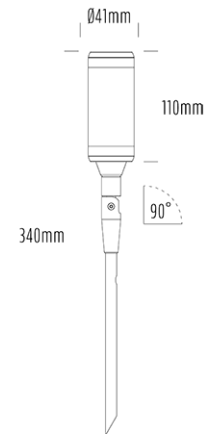

Adjustable Uplight

SPECIFICATIONS

Product Code	AQL-115
Family	Lumena
Construction Material	CNC Machined & Anodised Aluminium 6061
Cable	1m Quick Connect Tail with Y-Adapter
IP Rating	IP67
Warranty	5 Year Aqualux Warranty

CONFIGURED OPTIONS

Variant Code	AQL-115-A4X0042725Q
Body Colour	Dulux Venerable Silver 9067621K
Control Gear	12~24V AC / 24V DC
Rated Power	4W
Nominal Lumens	300 lm
CCT / Colour	2700K / 300mA
Optical	25
CRI	90
Other	AqualuxPLUS QuickConnect
Dimming	Optional 10V PWM (DC)