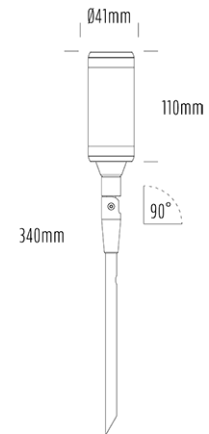

Adjustable Uplight

SPECIFICATIONS

Product Code	AQL-115
Family	Lumena
Construction Material	CNC Machined & Anodised Aluminium 6061
Cable	1m Quick Connect Tail with Y-Adapter
IP Rating	IP67
Warranty	5 Year Aqualux Warranty

CONFIGURED OPTIONS

Variant Code	AQL-115-A3Z010Z240Q
Body Colour	Dulux Medium Bronze 9068183K
Control Gear	24V DC RGBW
Rated Power	10W
Nominal Lumens	555 lm
CCT / Colour	RGB+3000K
Optical	40
CRI	80
Other	AqualuxPLUS QuickConnect
Dimming	4CH Low-Side PWM