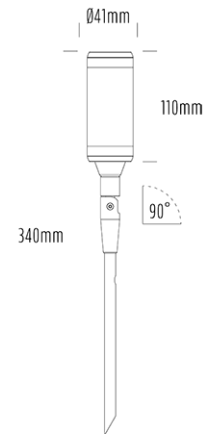

## SPECIFICATIONS

Product Code	AQL-115
Family	Lumena
Construction Material	CNC Machined & Anodised Aluminium 6061
Cable	1m Quick Connect Tail with Y-Adapter
IP Rating	IP67
Warranty	5 Year Aqualux Warranty

## CONFIGURED OPTIONS

Variant Code	AQL-115-A3X0075725Q
Body Colour	Dulux Medium Bronze 9068183K
Control Gear	12~24V AC / 24V DC
Rated Power	7W
Nominal Lumens	600 lm
CCT / Colour	5700K / 550mA
Optical	25
CRI	80
Other	AqualuxPLUS QuickConnect
Dimming	Optional 10V PWM (DC)