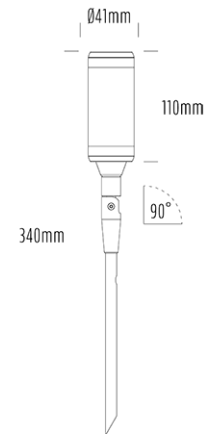

Adjustable Uplight

SPECIFICATIONS

Product Code	AQL-115
Family	Lumena
Construction Material	CNC Machined & Anodised Aluminium 6061
Cable	1m Quick Connect Tail with Y-Adapter
IP Rating	IP67
Warranty	5 Year Aqualux Warranty

CONFIGURED OPTIONS

Variant Code	AQL-115-A3X0073010Q
Body Colour	Dulux Medium Bronze 9068183K
Control Gear	12~24V AC / 24V DC
Rated Power	7W
Nominal Lumens	550 lm
CCT / Colour	3000K / 550mA
Optical	10
CRI	90
Other	AqualuxPLUS QuickConnect
Dimming	Optional 10V PWM (DC)