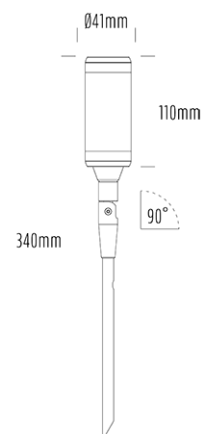

Adjustable Uplight

SPECIFICATIONS

Product Code	AQL-115
Family	Lumena
Construction Material	CNC Machined & Anodised Aluminium 6061
Cable	1m Quick Connect Tail with Y-Adapter
IP Rating	IP67
Warranty	5 Year Aqualux Warranty

CONFIGURED OPTIONS

Variant Code	AQL-115-A3X0072710Q
Body Colour	Dulux Medium Bronze 9068183K
Control Gear	12~24V AC / 24V DC
Rated Power	7W
Nominal Lumens	550 lm
CCT / Colour	2700K / 550mA
Optical	10
CRI	90
Other	AqualuxPLUS QuickConnect
Dimming	Optional 10V PWM (DC)