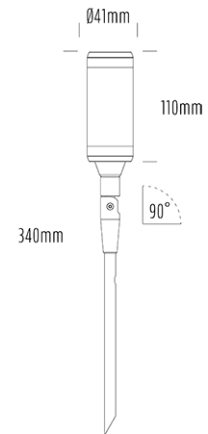

Adjustable Uplight

SPECIFICATIONS

Product Code	AQL-115
Family	Lumena
Construction Material	CNC Machined & Anodised Aluminium 6061
Cable	1m Quick Connect Tail with Y-Adapter
IP Rating	IP67
Warranty	5 Year Aqualux Warranty

CONFIGURED OPTIONS

Variant Code	AQL-115-A3X0045740Q
Body Colour	Dulux Medium Bronze 9068183K
Control Gear	12~24V AC / 24V DC
Rated Power	4W
Nominal Lumens	320 lm
CCT / Colour	5700K / 300mA
Optical	40
CRI	80
Other	AqualuxPLUS QuickConnect
Dimming	Optional 10V PWM (DC)