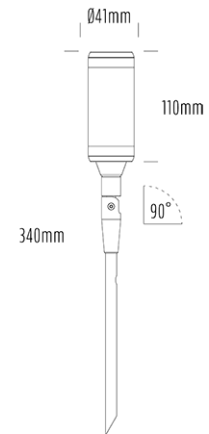

## SPECIFICATIONS

Product Code	AQL-115
Family	Lumena
Construction Material	CNC Machined & Anodised Aluminium 6061
Cable	1m Quick Connect Tail with Y-Adapter
IP Rating	IP67
Warranty	5 Year Aqualux Warranty

## CONFIGURED OPTIONS

Variant Code	AQL-115-A3X0043040Q
Body Colour	Dulux Medium Bronze 9068183K
Control Gear	12~24V AC / 24V DC
Rated Power	4W
Nominal Lumens	300 lm
CCT / Colour	3000K / 300mA
Optical	40
CRI	90
Other	AqualuxPLUS QuickConnect
Dimming	Optional 10V PWM (DC)