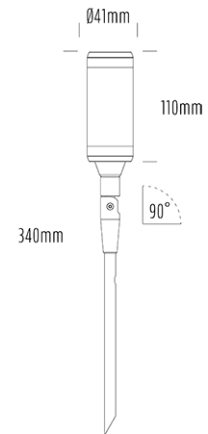

## SPECIFICATIONS

Product Code	AQL-115
Family	Lumena
Construction Material	CNC Machined & Anodised Aluminium 6061
Cable	1m Quick Connect Tail with Y-Adapter
IP Rating	IP67
Warranty	5 Year Aqualux Warranty

## CONFIGURED OPTIONS

Variant Code	AQL-115-A3D007RD40Q
Body Colour	Dulux Medium Bronze 9068183K
Control Gear	24VAC Triac Dimmable
Rated Power	7W
Nominal Lumens	280 lm
CCT / Colour	Red 630nm
Optical	40
CRI	00
Other	AqualuxPLUS QuickConnect
Dimming	Yes, TRIAC Primary Side