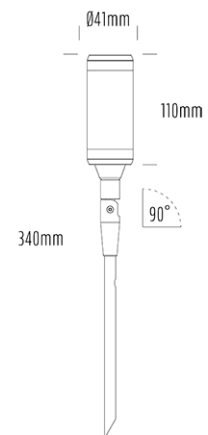

## SPECIFICATIONS

Product Code	AQL-115
Family	Lumena
Construction Material	CNC Machined & Anodised Aluminium 6061
Cable	1m Quick Connect Tail with Y-Adapter
IP Rating	IP67
Warranty	5 Year Aqualux Warranty

## CONFIGURED OPTIONS

Variant Code	AQL-115-A3D007RD10Q
Body Colour	Dulux Medium Bronze 9068183K
Control Gear	24VAC Triac Dimmable
Rated Power	7W
Nominal Lumens	280 lm
CCT / Colour	Red 630nm
Optical	10
CRI	00
Other	AqualuxPLUS QuickConnect
Dimming	Yes, TRIAC Primary Side