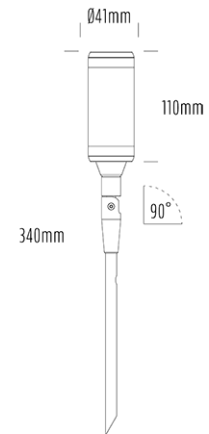

## SPECIFICATIONS

Product Code	AQL-115
Family	Lumena
Construction Material	CNC Machined & Anodised Aluminium 6061
Cable	1m Quick Connect Tail with Y-Adapter
IP Rating	IP67
Warranty	5 Year Aqualux Warranty

## CONFIGURED OPTIONS

Variant Code	AQL-115-A3D0043025Q
Body Colour	Dulux Medium Bronze 9068183K
Control Gear	24VAC Triac Dimmable
Rated Power	4W
Nominal Lumens	300 lm
CCT / Colour	3000K / 300mA
Optical	25
CRI	90
Other	AqualuxPLUS QuickConnect
Dimming	Yes, TRIAC Primary Side