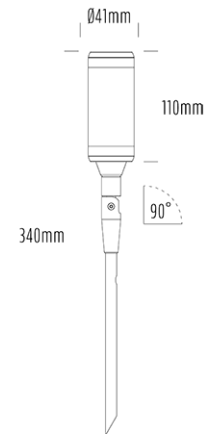

Adjustable Uplight

SPECIFICATIONS

Product Code	AQL-115
Family	Lumena
Construction Material	CNC Machined & Anodised Aluminium 6061
Cable	1m Quick Connect Tail with Y-Adapter
IP Rating	IP67
Warranty	5 Year Aqualux Warranty

CONFIGURED OPTIONS

Variant Code	AQL-115-A3D0042725Q
Body Colour	Dulux Medium Bronze 9068183K
Control Gear	24VAC Triac Dimmable
Rated Power	4W
Nominal Lumens	300 lm
CCT / Colour	2700K / 300mA
Optical	25
CRI	90
Other	AqualuxPLUS QuickConnect
Dimming	Yes, TRIAC Primary Side