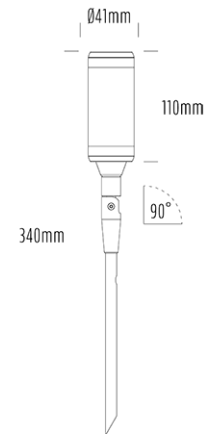

Adjustable Uplight

SPECIFICATIONS

Product Code	AQL-115
Family	Lumena
Construction Material	CNC Machined & Anodised Aluminium 6061
Cable	1m Quick Connect Tail with Y-Adapter
IP Rating	IP67
Warranty	5 Year Aqualux Warranty

CONFIGURED OPTIONS

Variant Code	AQL-115-A2Z010Z240Q
Body Colour	Dulux Black Ace 9069116F
Control Gear	24V DC RGBW
Rated Power	10W
Nominal Lumens	555 lm
CCT / Colour	RGB+3000K
Optical	40
CRI	80
Other	AqualuxPLUS QuickConnect
Dimming	4CH Low-Side PWM