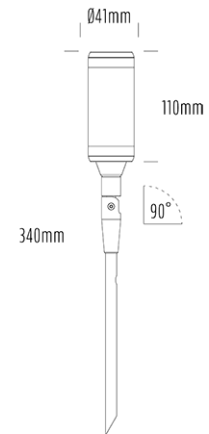

Adjustable Uplight

SPECIFICATIONS

Product Code	AQL-115
Family	Lumena
Construction Material	CNC Machined & Anodised Aluminium 6061
Cable	1m Quick Connect Tail with Y-Adapter
IP Rating	IP67
Warranty	5 Year Aqualux Warranty

CONFIGURED OPTIONS

Variant Code	AQL-115-A2X007GN25Q
Body Colour	Dulux Black Ace 9069116F
Control Gear	12~24V AC / 24V DC
Rated Power	7W
Nominal Lumens	420 lm
CCT / Colour	Green 530nm
Optical	25
CRI	00
Other	AqualuxPLUS QuickConnect
Dimming	Optional 10V PWM (DC)