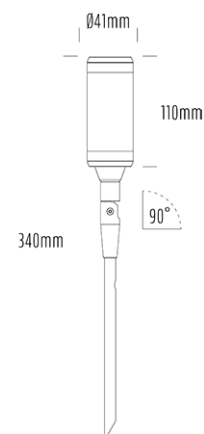

Adjustable Uplight

SPECIFICATIONS

Product Code	AQL-115
Family	Lumena
Construction Material	CNC Machined & Anodised Aluminium 6061
Cable	1m Quick Connect Tail with Y-Adapter
IP Rating	IP67
Warranty	5 Year Aqualux Warranty

CONFIGURED OPTIONS

Variant Code	AQL-115-A2X007BU25Q
Body Colour	Dulux Black Ace 9069116F
Control Gear	12~24V AC / 24V DC
Rated Power	7W
Nominal Lumens	160 lm
CCT / Colour	Blue 470nm
Optical	25
CRI	00
Other	AqualuxPLUS QuickConnect
Dimming	Optional 10V PWM (DC)