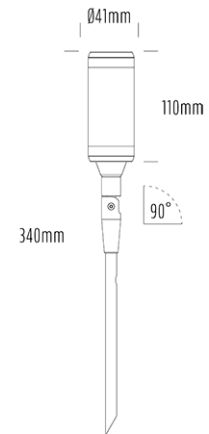

Adjustable Uplight

SPECIFICATIONS

Product Code	AQL-115
Family	Lumena
Construction Material	CNC Machined & Anodised Aluminium 6061
Cable	1m Quick Connect Tail with Y-Adapter
IP Rating	IP67
Warranty	5 Year Aqualux Warranty

CONFIGURED OPTIONS

Variant Code	AQL-115-A2X007BU10Q
Body Colour	Dulux Black Ace 9069116F
Control Gear	12~24V AC / 24V DC
Rated Power	7W
Nominal Lumens	160 lm
CCT / Colour	Blue 470nm
Optical	10
CRI	00
Other	AqualuxPLUS QuickConnect
Dimming	Optional 10V PWM (DC)