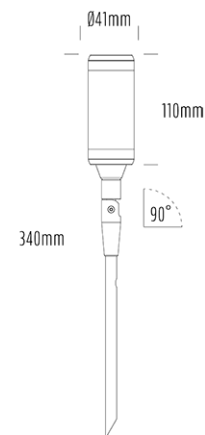

Adjustable Uplight

SPECIFICATIONS

Product Code	AQL-115
Family	Lumena
Construction Material	CNC Machined & Anodised Aluminium 6061
Cable	1m Quick Connect Tail with Y-Adapter
IP Rating	IP67
Warranty	5 Year Aqualux Warranty

CONFIGURED OPTIONS

Variant Code	AQL-115-A2X007AM40Q
Body Colour	Dulux Black Ace 9069116F
Control Gear	12~24V AC / 24V DC
Rated Power	7W
Nominal Lumens	320 lm
CCT / Colour	Amber 585nm
Optical	40
CRI	00
Other	AqualuxPLUS QuickConnect
Dimming	Optional 10V PWM (DC)