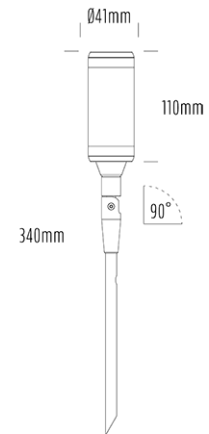

Adjustable Uplight

SPECIFICATIONS

Product Code	AQL-115
Family	Lumena
Construction Material	CNC Machined & Anodised Aluminium 6061
Cable	1m Quick Connect Tail with Y-Adapter
IP Rating	IP67
Warranty	5 Year Aqualux Warranty

CONFIGURED OPTIONS

Variant Code	AQL-115-A2X007AM25Q
Body Colour	Dulux Black Ace 9069116F
Control Gear	12~24V AC / 24V DC
Rated Power	7W
Nominal Lumens	320 lm
CCT / Colour	Amber 585nm
Optical	25
CRI	00
Other	AqualuxPLUS QuickConnect
Dimming	Optional 10V PWM (DC)