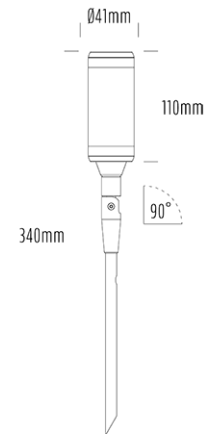

Adjustable Uplight

SPECIFICATIONS

Product Code	AQL-115
Family	Lumena
Construction Material	CNC Machined & Anodised Aluminium 6061
Cable	1m Quick Connect Tail with Y-Adapter
IP Rating	IP67
Warranty	5 Year Aqualux Warranty

CONFIGURED OPTIONS

Variant Code	AQL-115-A2X0075725Q
Body Colour	Dulux Black Ace 9069116F
Control Gear	12~24V AC / 24V DC
Rated Power	7W
Nominal Lumens	600 lm
CCT / Colour	5700K / 550mA
Optical	25
CRI	80
Other	AqualuxPLUS QuickConnect
Dimming	Optional 10V PWM (DC)