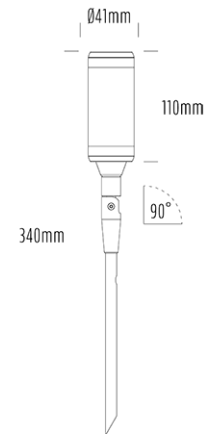

## SPECIFICATIONS

Product Code	AQL-115
Family	Lumena
Construction Material	CNC Machined & Anodised Aluminium 6061
Cable	1m Quick Connect Tail with Y-Adapter
IP Rating	IP67
Warranty	5 Year Aqualux Warranty

## CONFIGURED OPTIONS

Variant Code	AQL-115-A2X0073025Q
Body Colour	Dulux Black Ace 9069116F
Control Gear	12~24V AC / 24V DC
Rated Power	7W
Nominal Lumens	550 lm
CCT / Colour	3000K / 550mA
Optical	25
CRI	90
Other	AqualuxPLUS QuickConnect
Dimming	Optional 10V PWM (DC)