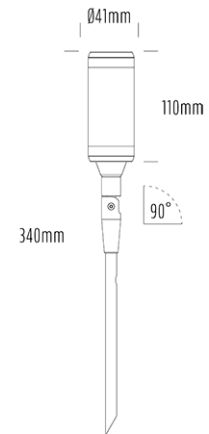

Adjustable Uplight

SPECIFICATIONS

Product Code	AQL-115
Family	Lumena
Construction Material	CNC Machined & Anodised Aluminium 6061
Cable	1m Quick Connect Tail with Y-Adapter
IP Rating	IP67
Warranty	5 Year Aqualux Warranty

CONFIGURED OPTIONS

Variant Code	AQL-115-A2X0072725Q
Body Colour	Dulux Black Ace 9069116F
Control Gear	12~24V AC / 24V DC
Rated Power	7W
Nominal Lumens	550 lm
CCT / Colour	2700K / 550mA
Optical	25
CRI	90
Other	AqualuxPLUS QuickConnect
Dimming	Optional 10V PWM (DC)