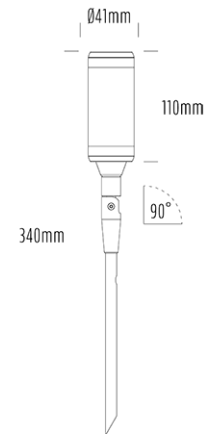

Adjustable Uplight

SPECIFICATIONS

Product Code	AQL-115
Family	Lumena
Construction Material	CNC Machined & Anodised Aluminium 6061
Cable	1m Quick Connect Tail with Y-Adapter
IP Rating	IP67
Warranty	5 Year Aqualux Warranty

CONFIGURED OPTIONS

Variant Code	AQL-115-A2X0043040Q
Body Colour	Dulux Black Ace 9069116F
Control Gear	12~24V AC / 24V DC
Rated Power	4W
Nominal Lumens	300 lm
CCT / Colour	3000K / 300mA
Optical	40
CRI	90
Other	AqualuxPLUS QuickConnect
Dimming	Optional 10V PWM (DC)