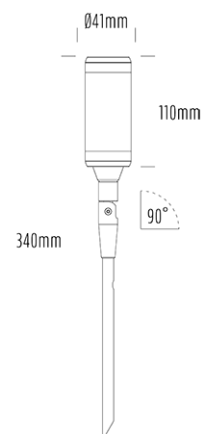

Adjustable Uplight

SPECIFICATIONS

Product Code	AQL-115
Family	Lumena
Construction Material	CNC Machined & Anodised Aluminium 6061
Cable	1m Quick Connect Tail with Y-Adapter
IP Rating	IP67
Warranty	5 Year Aqualux Warranty

CONFIGURED OPTIONS

Variant Code	AQL-115-A2X0043025Q
Body Colour	Dulux Black Ace 9069116F
Control Gear	12~24V AC / 24V DC
Rated Power	4W
Nominal Lumens	300 lm
CCT / Colour	3000K / 300mA
Optical	25
CRI	90
Other	AqualuxPLUS QuickConnect
Dimming	Optional 10V PWM (DC)